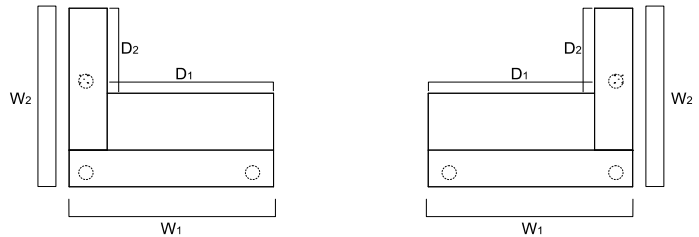

2xLOG10K+2xLOG14K+2xLOG11B+NE41+LOG01L+LOG01P

INDEX SYMBOL		DIMENSIONS [mm]						⚖️	📦	📦		COMMENTS
		W ₁	W ₂	D ₁	D ₂	H						
LOG23G		3400	1370	2280	600	1105		234.3	2.390	15		

DESCRIPTION

⚖️ NET WEIGHT

📦 VOLUME

📦 NUMBER OF PACKAGES

RECEPTION DESKS SYSTEMS

2xLOG10K+2xLOG14K+2xLOG11B+2xNE41+LOG07+LOG01L+LOG01P

INDEX SYMBOL	DIMENSIONS					[mm]	⚖️	📦	📦	COMMENTS
	W ₁	W ₂	D ₁	D ₂	H					
LOG24G	4100	1370	-	-	1105		247.6	2.440	17	

2xLOG14K+LOG11B

INDEX SYMBOL	DIMENSIONS					[mm]	⚖️	📦	📦	COMMENTS
	W ₁	W ₂	D ₁	D ₂	H					
LOG15	1400	1660	-	-	1105		95.0	1.138	3	

LOG10K+LOG14K+LOG11B

INDEX SYMBOL	DIMENSIONS					[mm]	⚖️	📦	📦	COMMENTS
	W ₁	W ₂	D ₁	D ₂	H					
LOG17	1400	1260	-	-	1105		90.0	1.024	3	