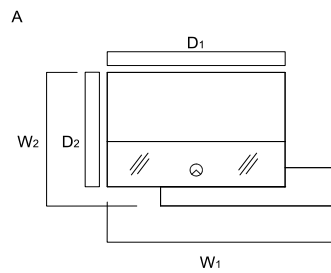

TECHNICAL SPECIFICATION

1. **Work top** - MFC 28mm, PVC edge
2. **Low side panel** - MFC 28mm, PVC edge
3. **Supporting leg NE41**- required for connecting the tops
4. **Cable grommets** - Ø80

DIMENSIONS

RECEPTION DESKS SYSTEMS

LOG10K+LOG10B

INDEX SYMBOL	DIMENSIONS [mm]						⚖️	📦	📦		COMMENTS
	W ₁	W ₂	D ₁	D ₂	H						
LOG10G	1000	660	-	-	1105		50.0	0.582	2		
LOG14G	1400	660	-	-	1105		55.0	0.815	2		

A: LOG10K+LOG10B+LOG01L
B: LOG10K+LOG10B+LOG01P

INDEX SYMBOL		DIMENSIONS [mm]						⚖️	📦	📦		COMMENTS
A	B	W ₁	W ₂	D ₁	D ₂	H						
LOG11LG	LOG11PG	1300	770	1000	660	1105		76.5	0.745	6		

A: LOG14K+LOG14B+LOG01L
B: LOG14K+LOG14B+LOG01P

INDEX SYMBOL		DIMENSIONS [mm]						⚖️	📦	📦		COMMENTS
A	B	W ₁	W ₂	D ₁	D ₂	H						
LOG12LG	LOG12PG	1700	770	1400	660	1105		81.5	0.978	6		