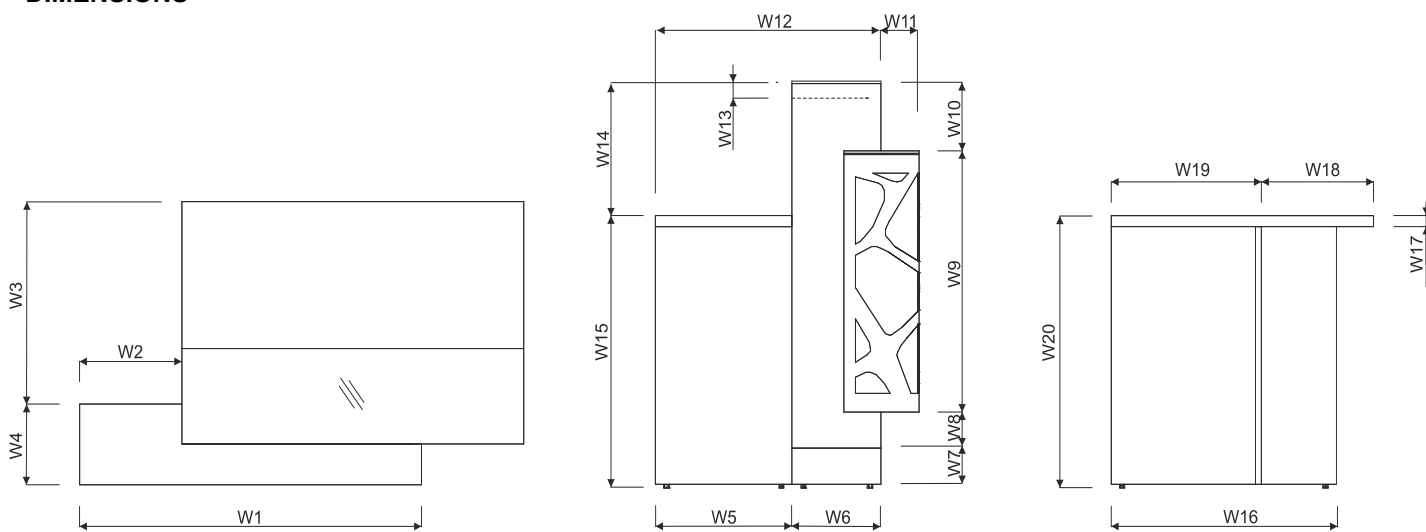

FRONT - PLEXIGLASS

PLEXIGLASS
WHITE

1. **Glass top** - glass LACOBEL 4mm
2. **Work top** - MFC 28mm, PVC edge
3. **Front** - powder coated steel and plexiglas
4. **Light source** - RGBW LED, remote control
5. **Low side panel** - MFC 28mm, PVC edge
6. **Kick plate** - HPL - brushed aluminium
7. **Body** - MFC 18mm+ HPL - mat
8. **Front** - MFC 28mm + HPL - mat 0,8mm, PVC edge
9. **Leveling** - 5mm range

TECHNICAL SPECIFICATION

1. **Work top** - MFC 28mm, PVC edge
2. **Low side panel** - MFC 28mm, PVC edge
3. **Supporting leg NE41**- required for connecting the tops
4. **Cable grommets** - Ø80

DIMENSIONS

RECEPTION DESKS SYSTEMS

LOG10K+LOG10B

INDEX SYMBOL	DIMENSIONS [mm]						⚖️	📦	📦		COMMENTS
	W ₁	W ₂	D ₁	D ₂	H						
LOG10G	1000	660	-	-	1105		50.0	0.582	2		
LOG14G	1400	660	-	-	1105		55.0	0.815	2		

A: LOG10K+LOG10B+LOG01L
B: LOG10K+LOG10B+LOG01P