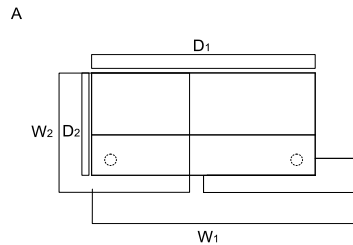

TECHNICAL SPECIFICATION

1. **Work top** - MFC 28mm, PVC edge
2. **Low side panel** - MFC 28mm, PVC edge
3. **Supporting leg NE41**- required for connecting the tops
4. **Cable grommets** - Ø80

DIMENSIONS

RECEPTION DESKS SYSTEMS

LOG10K+LOG10B

INDEX SYMBOL	DIMENSIONS [mm]						⚖️	📦	📦		COMMENTS
	W ₁	W ₂	D ₁	D ₂	H						
LOG10G	1000	660	-	-	1105		50.0	0.582	2		
LOG14G	1400	660	-	-	1105		55.0	0.815	2		

A: LOG10K+LOG10B+LOG01L
B: LOG10K+LOG10B+LOG01P

INDEX SYMBOL		DIMENSIONS [mm]						⚖️	📦	📦		COMMENTS
A	B	W ₁	W ₂	D ₁	D ₂	H						
LOG11LG	LOG11PG	1300	770	1000	660	1105		76.5	0.745	6		

A: LOG14K+LOG14B+LOG01L
B: LOG14K+LOG14B+LOG01P

INDEX SYMBOL		DIMENSIONS [mm]						⚖️	📦	📦		COMMENTS
A	B	W ₁	W ₂	D ₁	D ₂	H						
LOG12LG	LOG12PG	1700	770	1400	660	1105		81.5	0.978	6		