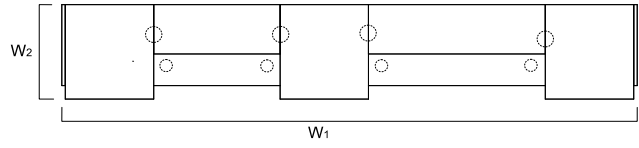

RECEPTION DESKS SYSTEMS

3xLOG07+LOG14K+LOG14B+LOG10K+LOG10B+4xNE41

INDEX SYMBOL	DIMENSIONS					[mm]	⚖️	📦	📦		COMMENTS			
	W₁	W₂	D₁	D₂	H							kg	m³	pcs
LOG25	4556	770	-	-	1105		146.2	1.561	11					

DESCRIPTION

⚖️ NET WEIGHT

📦 VOLUME

📦 NUMBER OF PACKAGES