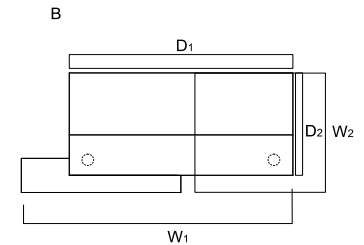

TECHNICAL SPECIFICATION

1. **Work top** - MFC 28mm, PVC edge
2. **Low side panel** - MFC 28mm, PVC edge
3. **Supporting leg NE41**- required for connecting the tops
4. **Cable grommets** - Ø80

DIMENSIONS

RECEPTION DESKS SYSTEMS

LOG10K+LOG10B

INDEX SYMBOL	DIMENSIONS [mm]						⚖️	📦	📦		COMMENTS
	W ₁	W ₂	D ₁	D ₂	H						
LOG10G	1000	660	-	-	1105		50.0	0.582	2		
LOG14G	1400	660	-	-	1105		55.0	0.815	2		

A: LOG10K+LOG10B+LOG01L
B: LOG10K+LOG10B+LOG01P

INDEX SYMBOL		DIMENSIONS [mm]						⚖️	📦	📦		COMMENTS
A	B	W ₁	W ₂	D ₁	D ₂	H						
LOG11LG	LOG11PG	1300	770	1000	660	1105		76.5	0.745	6		

A: LOG14K+LOG14B+LOG01L
B: LOG14K+LOG14B+LOG01P

INDEX SYMBOL		DIMENSIONS [mm]						⚖️	📦	📦		COMMENTS
A	B	W ₁	W ₂	D ₁	D ₂	H						
LOG12LG	LOG12PG	1700	770	1400	660	1105		81.5	0.978	6		