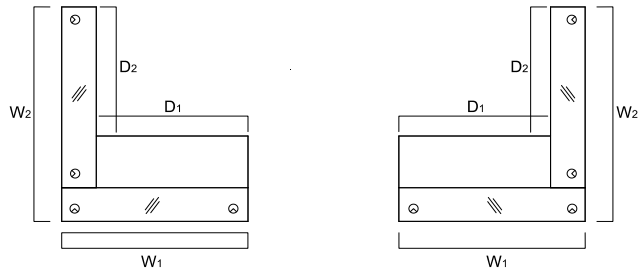

2xLOG10K+2xLOG14K+2xLOG11B+NE41+LOG01L+LOG01P

INDEX SYMBOL		DIMENSIONS [mm]						⚖️	📦	📦		COMMENTS
		W ₁	W ₂	D ₁	D ₂	H						
LOG23G		3400	1370	2280	600	1105		234.3	2.390	15		

DESCRIPTION

⚖️ NET WEIGHT

📦 VOLUME

📦 NUMBER OF PACKAGES

RECEPTION DESKS SYSTEMS

2xLOG10K+2xLOG14K+2xLOG11B+2xNE41+LOG07+LOG01L+LOG01P

INDEX SYMBOL	DIMENSIONS					[mm]	⚖️	📦	📦	COMMENTS
	W ₁	W ₂	D ₁	D ₂	H					
LOG24G	4100	1370	-	-	1105		247.6	2.440	17	

2xLOG14K+LOG11B

INDEX SYMBOL	DIMENSIONS					[mm]	⚖️	📦	📦	COMMENTS
	W ₁	W ₂	D ₁	D ₂	H					
LOG15	1400	1660	-	-	1105		95.0	1.138	3	

LOG10K+LOG14K+LOG11B

INDEX SYMBOL	DIMENSIONS					[mm]	⚖️	📦	📦	COMMENTS
	W ₁	W ₂	D ₁	D ₂	H					
LOG17	1400	1260	-	-	1105		90.0	1.024	3	