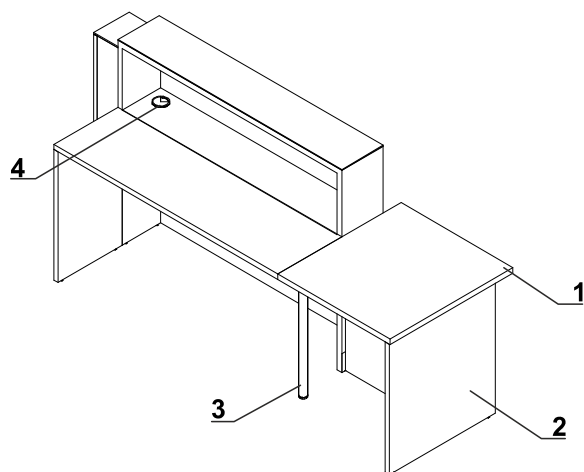

FRONT - PLEXIGLASS

PLEXIGLASS
WHITE

1. **Glass top** - glass LACOBEL 4mm
2. **Work top** - MFC 28mm, PVC edge
3. **Front** - powder coated steel and plexiglas
4. **Light source** - RGBW LED, remote control
5. **Low side panel** - MFC 28mm, PVC edge
6. **Kick plate** - HPL - brushed aluminium
7. **Body** - MFC 18mm+ HPL - mat
8. **Front** - MFC 28mm + HPL - mat 0,8mm, PVC edge
9. **Leveling** - 5mm range

TECHNICAL SPECIFICATION

1. **Work top** - MFC 28mm, PVC edge
2. **Low side panel** - MFC 28mm, PVC edge
3. **Supporting leg NE41**- required for connecting the tops
4. **Cable grommets** - Ø80

DIMENSIONS