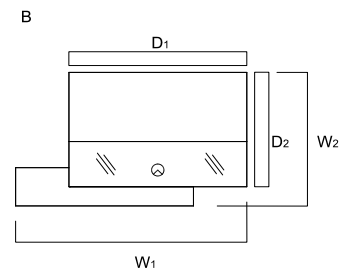

TECHNICAL SPECIFICATION

1. **Work top** - MFC 28mm, PVC edge
2. **Low side panel** - MFC 28mm, PVC edge
3. **Supporting leg NE41**- required for connecting the tops
4. **Cable grommets** - Ø80

DIMENSIONS

RECEPTION DESKS SYSTEMS

LOG10K+LOG10B

INDEX SYMBOL	DIMENSIONS [mm]						⚖️	📦	📦		COMMENTS
	W ₁	W ₂	D ₁	D ₂	H						
LOG10G	1000	660	-	-	1105		50.0	0.582	2		
LOG14G	1400	660	-	-	1105		55.0	0.815	2		

A: LOG10K+LOG10B+LOG01L
B: LOG10K+LOG10B+LOG01P

INDEX SYMBOL		DIMENSIONS [mm]						⚖️	📦	📦		COMMENTS
A	B	W ₁	W ₂	D ₁	D ₂	H						
LOG11LG	LOG11PG	1300	770	1000	660	1105		76.5	0.745	6		

A: LOG14K+LOG14B+LOG01L
B: LOG14K+LOG14B+LOG01P

INDEX SYMBOL		DIMENSIONS [mm]						⚖️	📦	📦		COMMENTS
A	B	W ₁	W ₂	D ₁	D ₂	H						
LOG12LG	LOG12PG	1700	770	1400	660	1105		81.5	0.978	6		