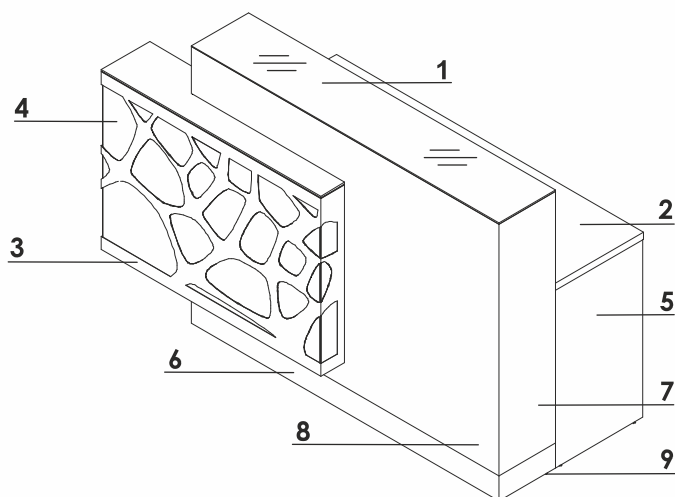

FRONT - PLEXIGLASS

PLEXIGLASS
WHITE

1. **Glass top** - glass LACOBEL 4mm
2. **Work top** - MFC 28mm, PVC edge
3. **Front** - powder coated steel and plexiglas
4. **Light source** - RGBW LED, remote control
5. **Low side panel** - MFC 28mm, PVC edge
6. **Kick plate** - HPL - brushed aluminium
7. **Body** - MFC 18mm+ HPL - mat
8. **Front** - MFC 28mm + HPL - mat 0,8mm, PVC edge
9. **Leveling** - 5mm range

TECHNICAL SPECIFICATION

1. **Work top** - MFC 28mm, PVC edge
2. **Low side panel** - MFC 28mm, PVC edge
3. **Supporting leg NE41**- required for connecting the tops
4. **Cable grommets** - Ø80

DIMENSIONS